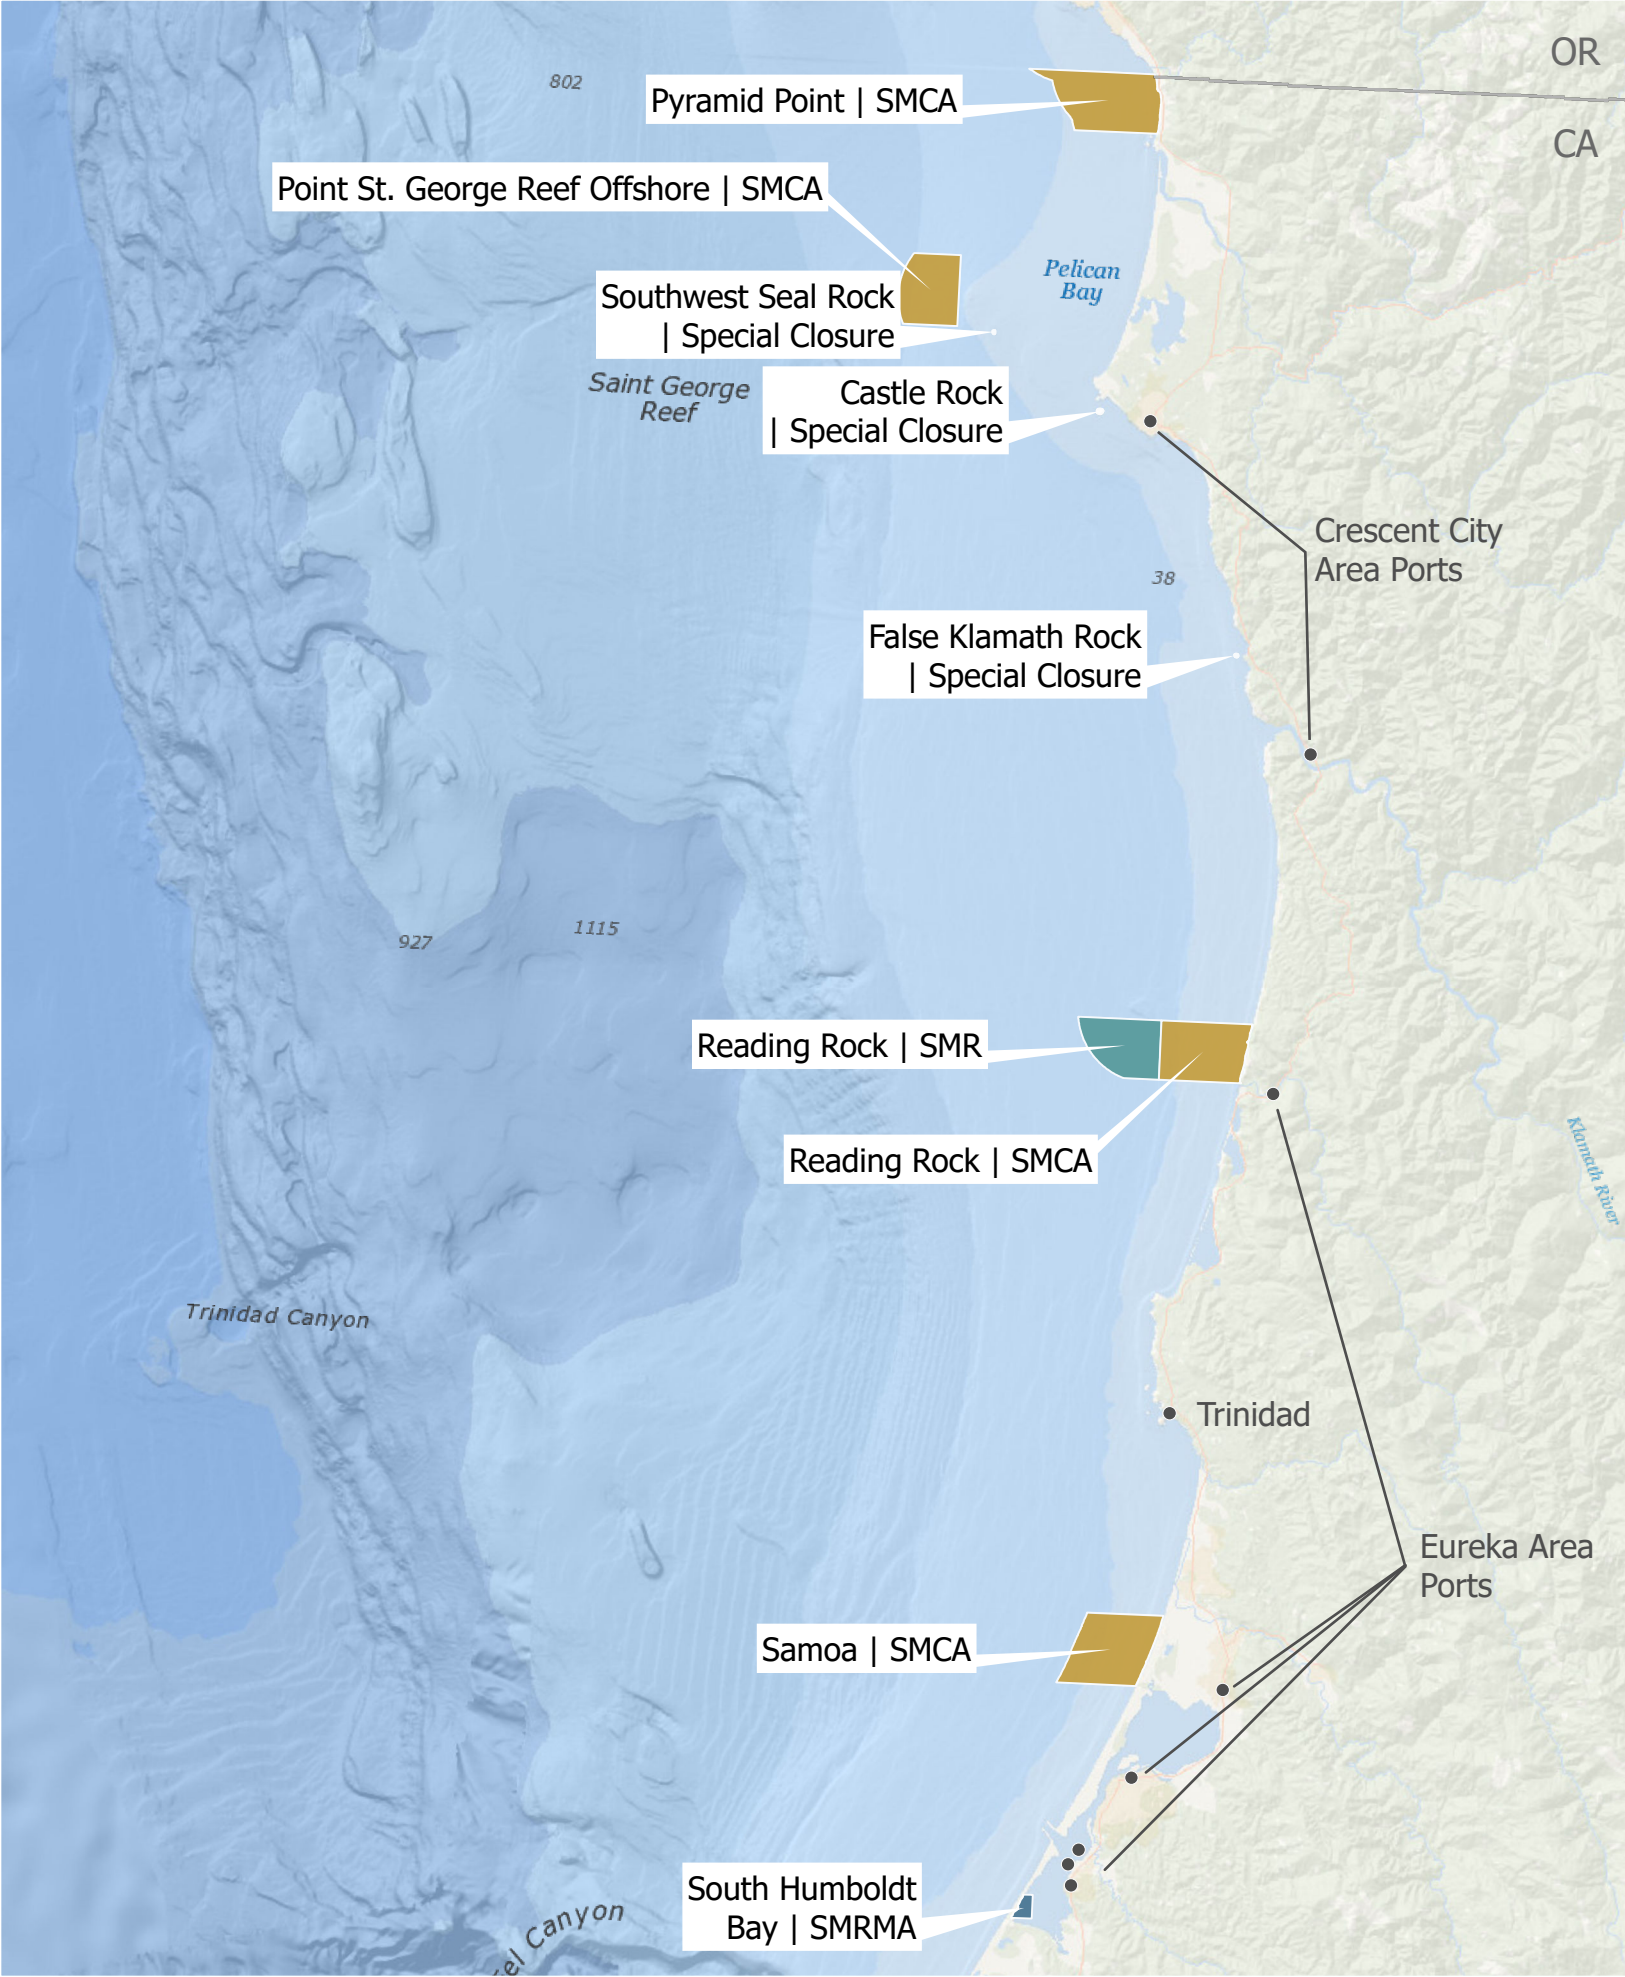

California Marine Protected Areas: North Coast

● Ports

MPA Type

- Federal Marine Conservation Area
- Federal Marine Reserve
- State Marine Conservation Area
- State Marine Conservation Area (No-Take)
- State Marine Park
- State Marine Reserve
- State Marine Recreational Management Area
- Special Closure

N

0 10 20 Miles