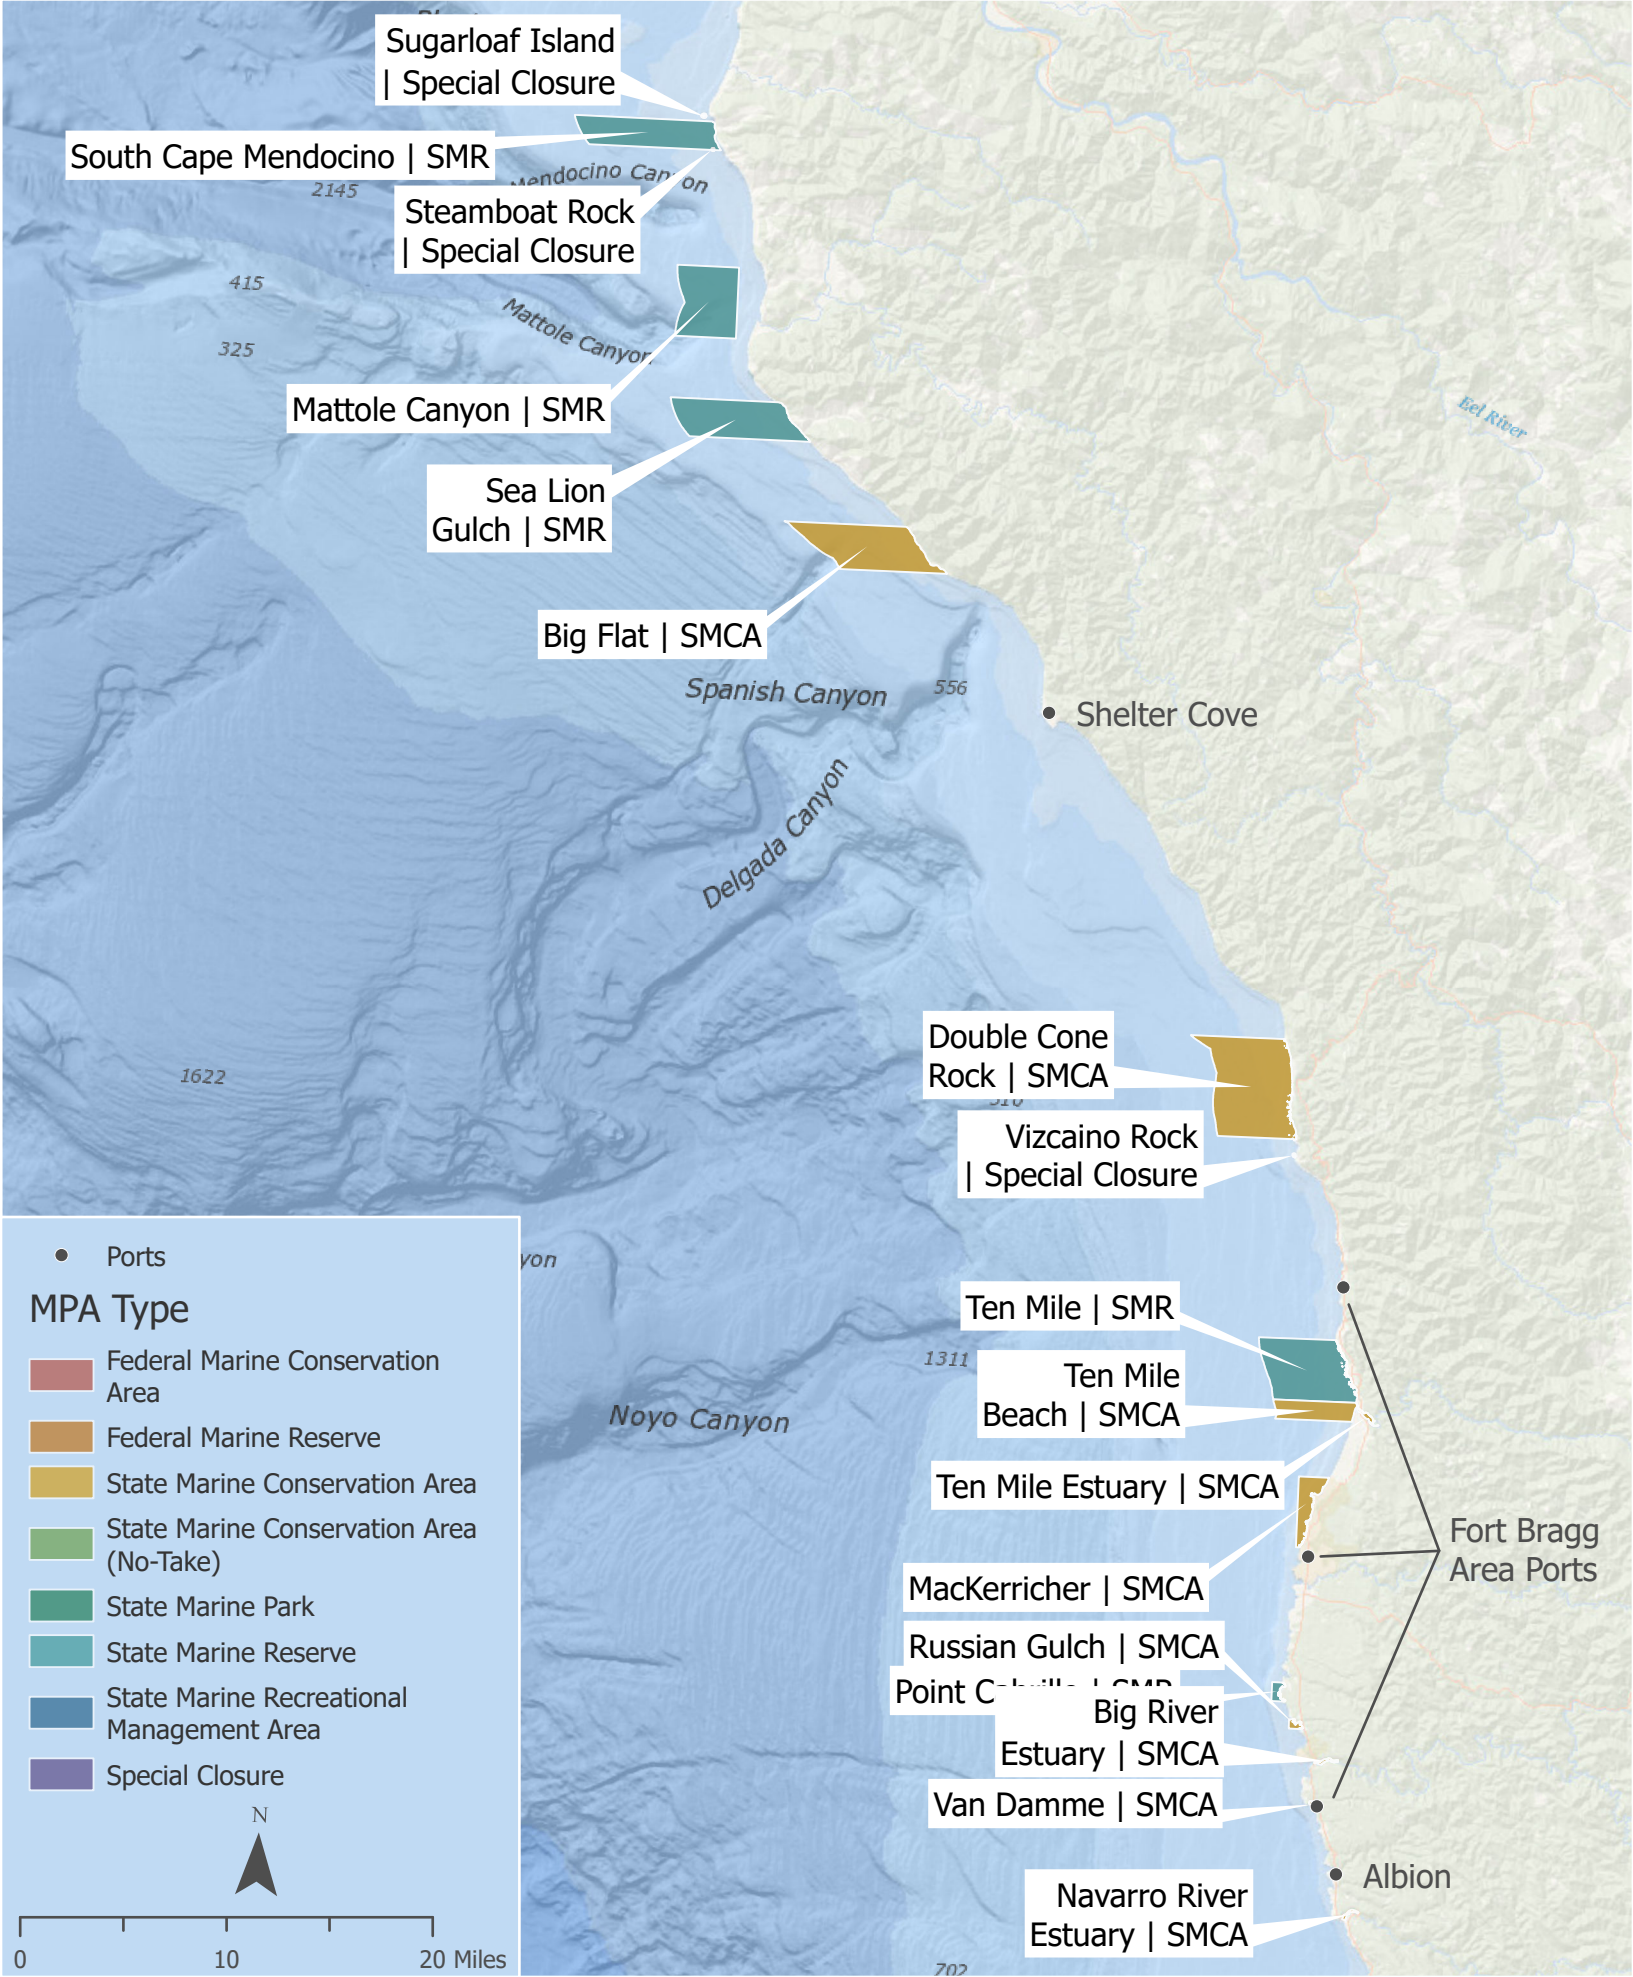

California Marine Protected Areas: North Coast

● Ports

MPA Type

- Federal Marine Conservation Area
- Federal Marine Reserve
- State Marine Conservation Area
- State Marine Conservation Area (No-Take)
- State Marine Park
- State Marine Reserve
- State Marine Recreational Management Area
- Special Closure

N

0 10 20 Miles