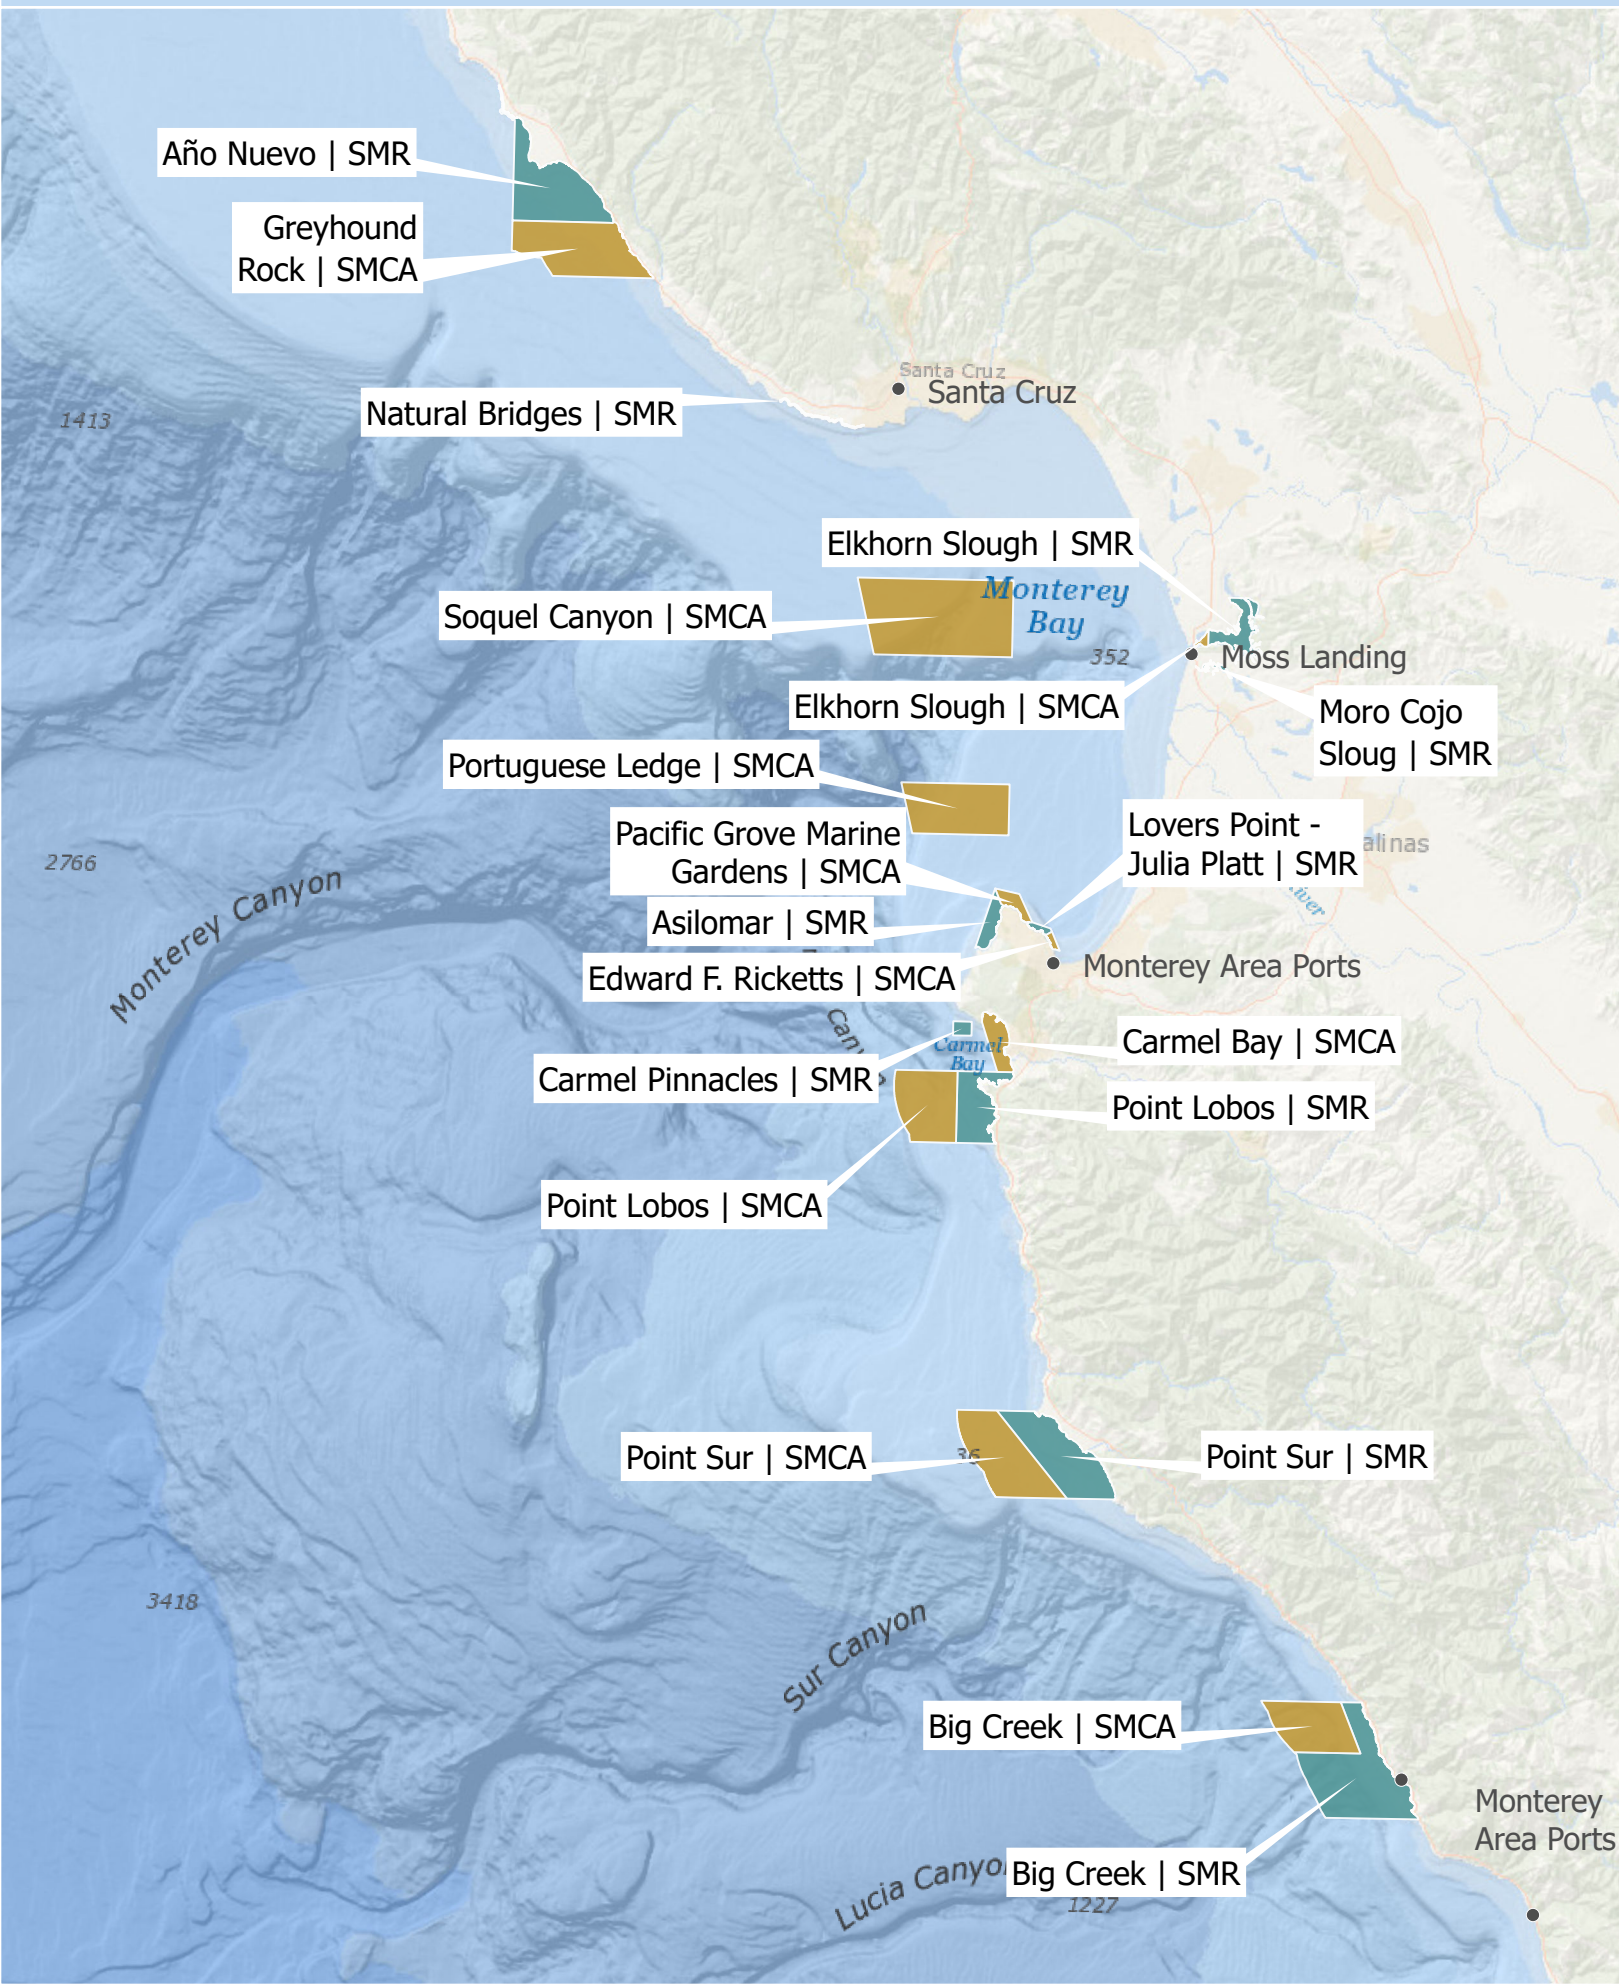

California Marine Protected Areas: Central Coast

● Ports

■ MPAs outside of study region

MPA Type

- Federal Marine Conservation Area
- Federal Marine Reserve
- State Marine Conservation Area
- State Marine Conservation Area (No-Take)
- State Marine Park
- State Marine Reserve
- State Marine Recreational Management Area
- Special Closure

N

0 5 10 Miles