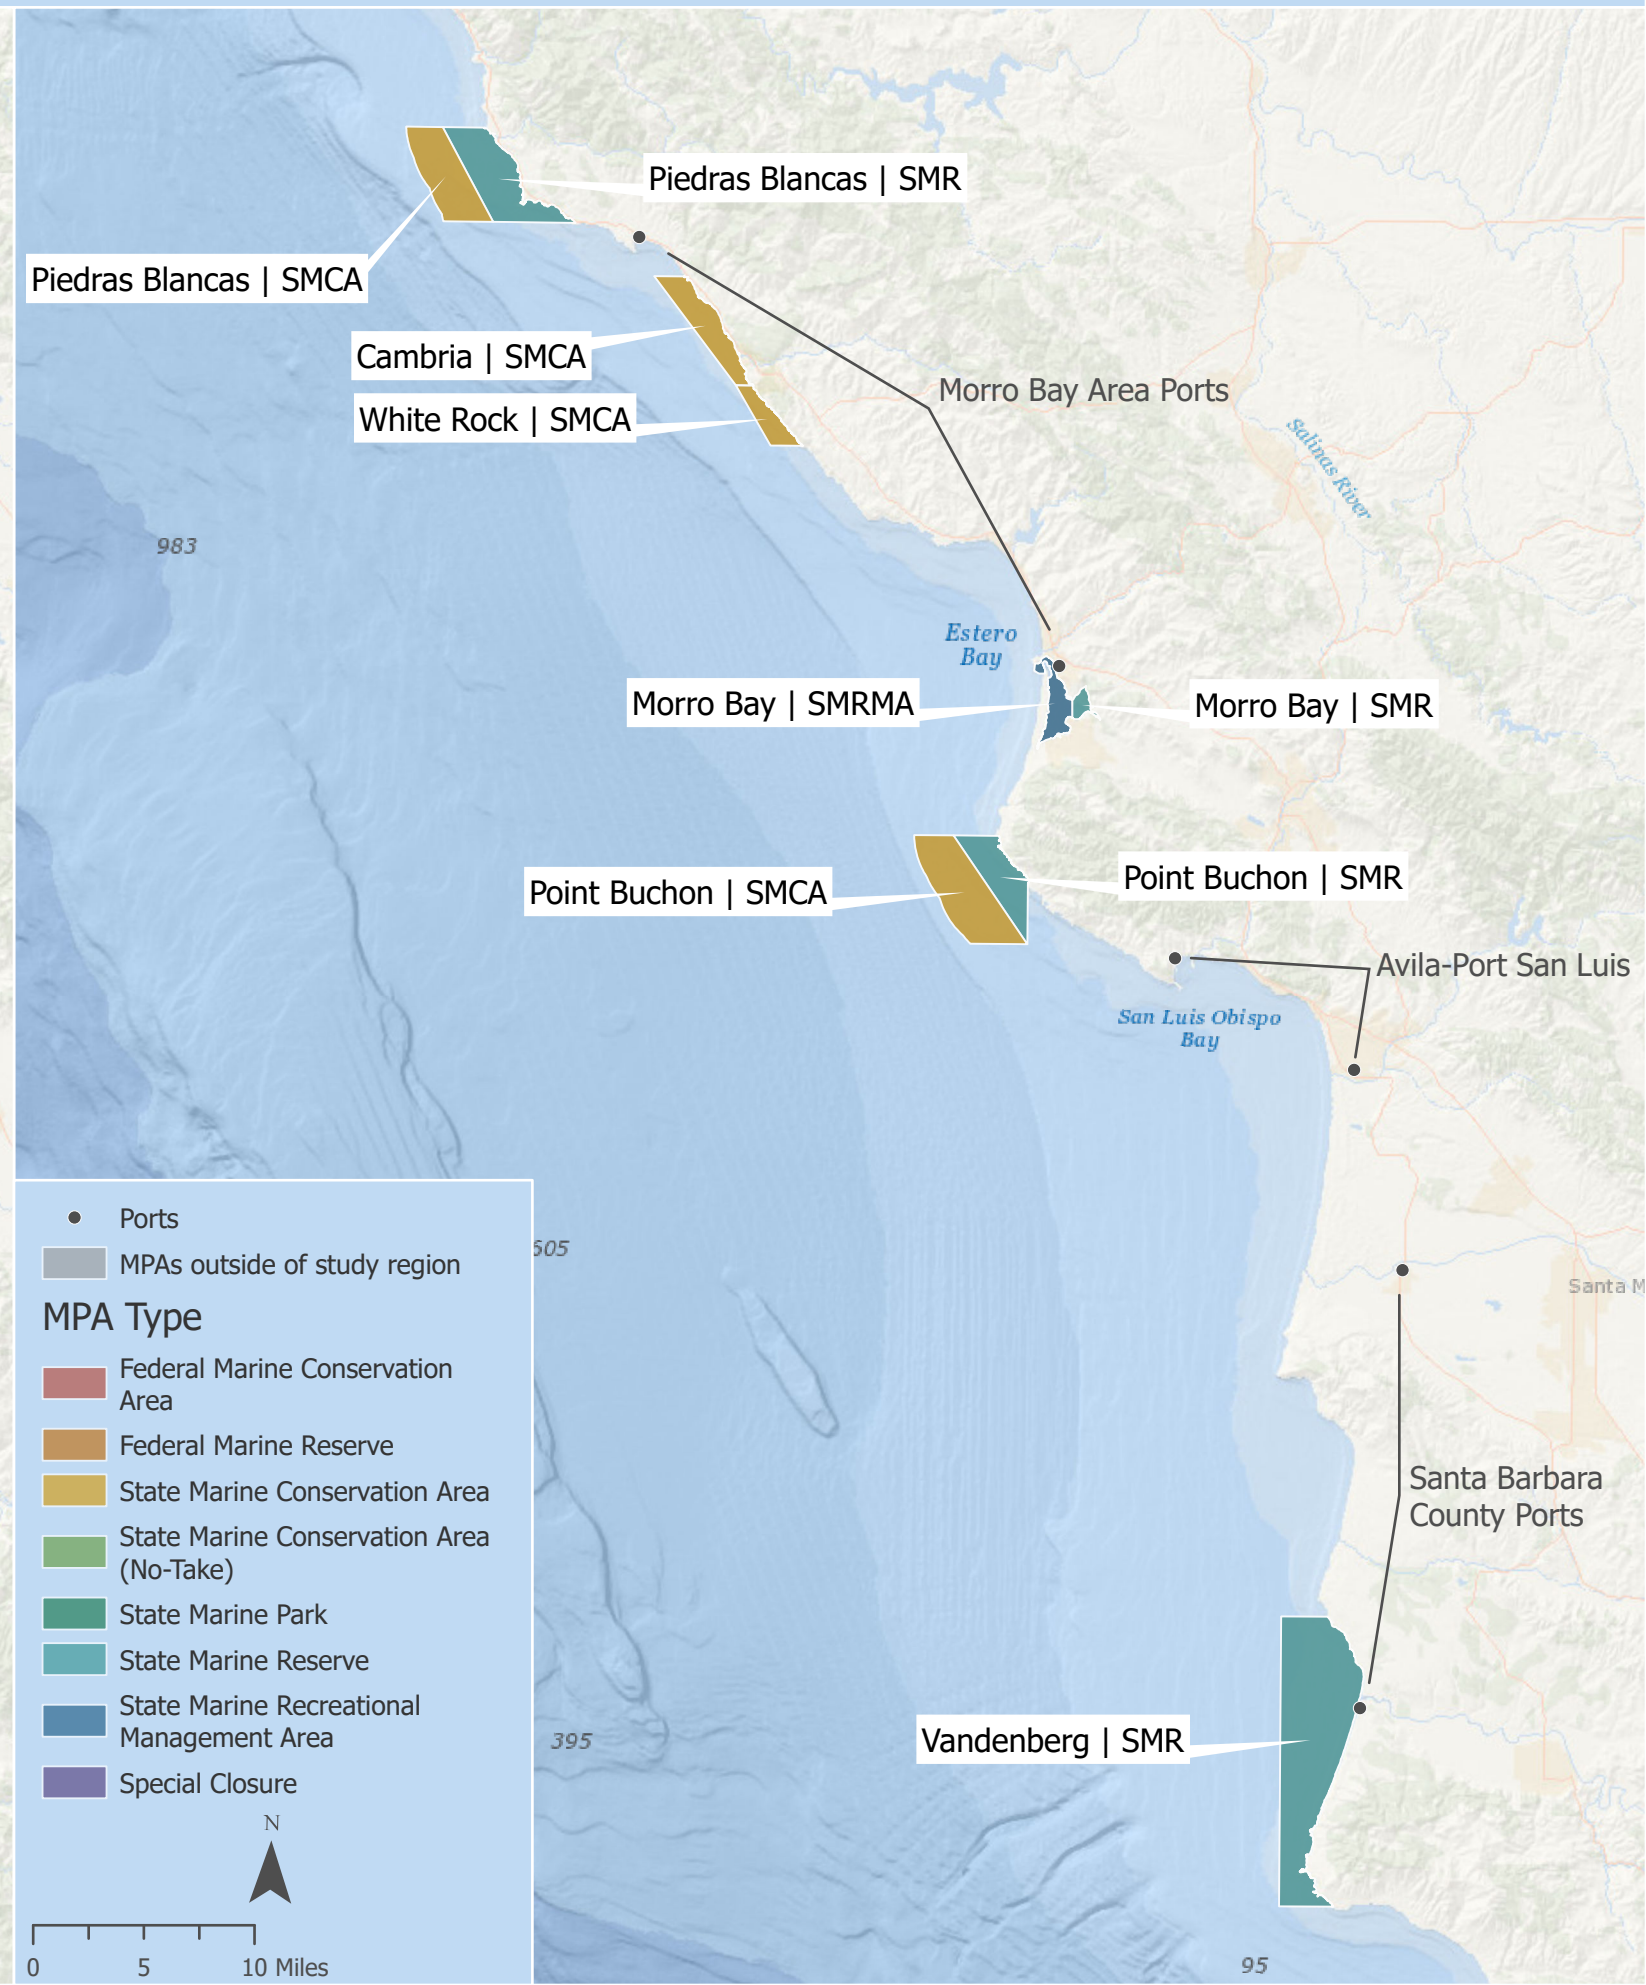

California Marine Protected Areas: Central Coast

● Ports

■ MPAs outside of study region

MPA Type

- Federal Marine Conservation Area
- Federal Marine Reserve
- State Marine Conservation Area
- State Marine Conservation Area (No-Take)
- State Marine Park
- State Marine Reserve
- State Marine Recreational Management Area
- Special Closure

N

0 5 10 Miles